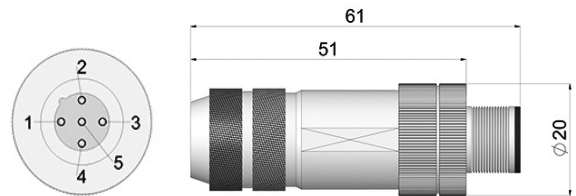

90.9553
M12 5p