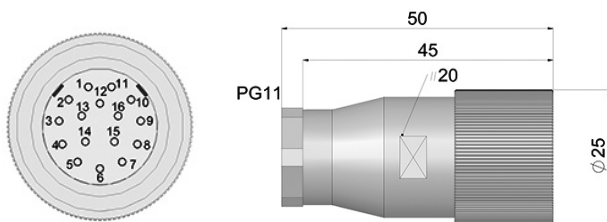

M23 16p CCW

95.0007062

21p CCW

95.0007063

26p CCW

90.9537H

37p

CONNECTORS