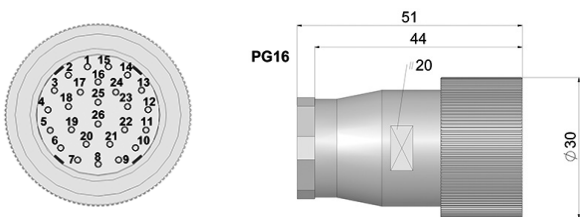

M23 16p CCW

95.0007062

21p CCW

95.0007063

26p CCW

90.9537H

37p

CONNECTORS