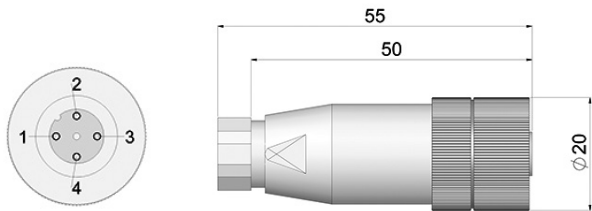

PROFIBUS CONNECTORS

90.9552
M12 5p

90.9553
M12 5p

90.9554
M12 4p CW

DEVICENET/CANOPEN CONNECTORS

90.9550
M12 5p

90.9551
M12 5p