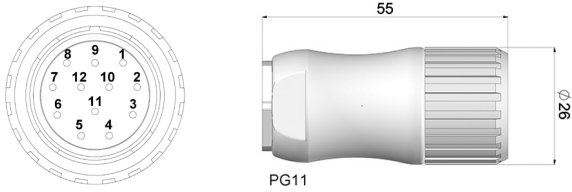

CONNECTORS

95.0007137

M23 12p CW