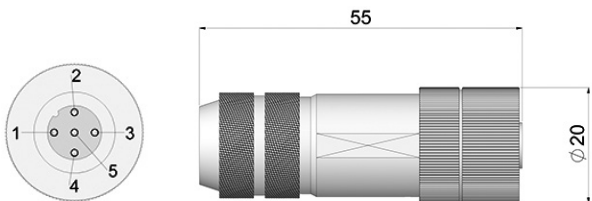

PROFIBUS CONNECTORS

90.9552
M12 5p

90.9553
M12 5p

90.9554
M12 4p CW

DEVICENET/CANOPEN CONNECTORS

90.9550
M12 5p

90.9551
M12 5p