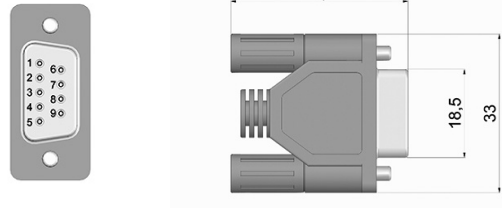

95.0007149
M16 12p CCW

95.0007131
M23 12p CCW

CONNECTORS

95.0007137

M23 12p CW

90.9589H

D-Sub 9p

95.0007006