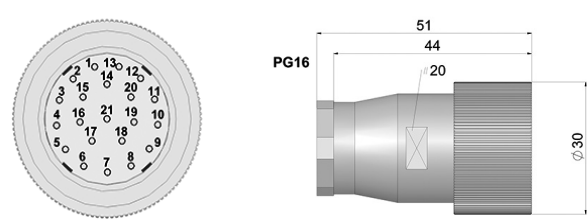

M23 16p CCW

95.0007062

21p CCW

95.0007063

26p CCW

90.9537H

37p

CONNECTORS