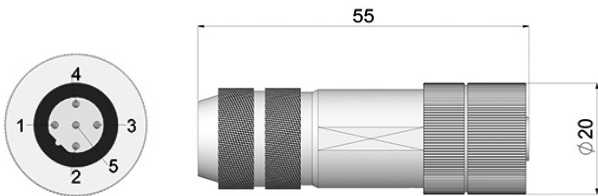

CONNECTORS

PROFIBUS CONNECTORS

90.9552
M12 5p